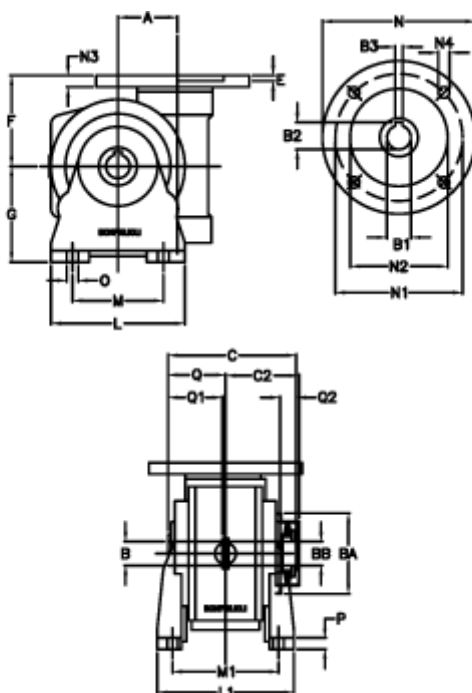

Article number: 390204900732736

Description: Worm Gear with Torque Limiter
VF 49-L2-V-7 P71B5

Measures

a = 49.50	C2 = 63,5	M1 = 98.5	Q = 51.0
B = 25	Description = VF 49V-xx-71B5	N = 160	Q1 = 41
B1 E7 = 14	E = 3.0	N1 = 130	Q2 = 15
B2 = 16.3	F = 70	N2 = 110	
B3 H9 = 5	g = 82	N3 = 10.5	
BA = 63	L = 110	N4 = 9,5	
BB H7 = 14	L1 = 124.0	O = 8.5	
C = 105	m = 63	P = 12	